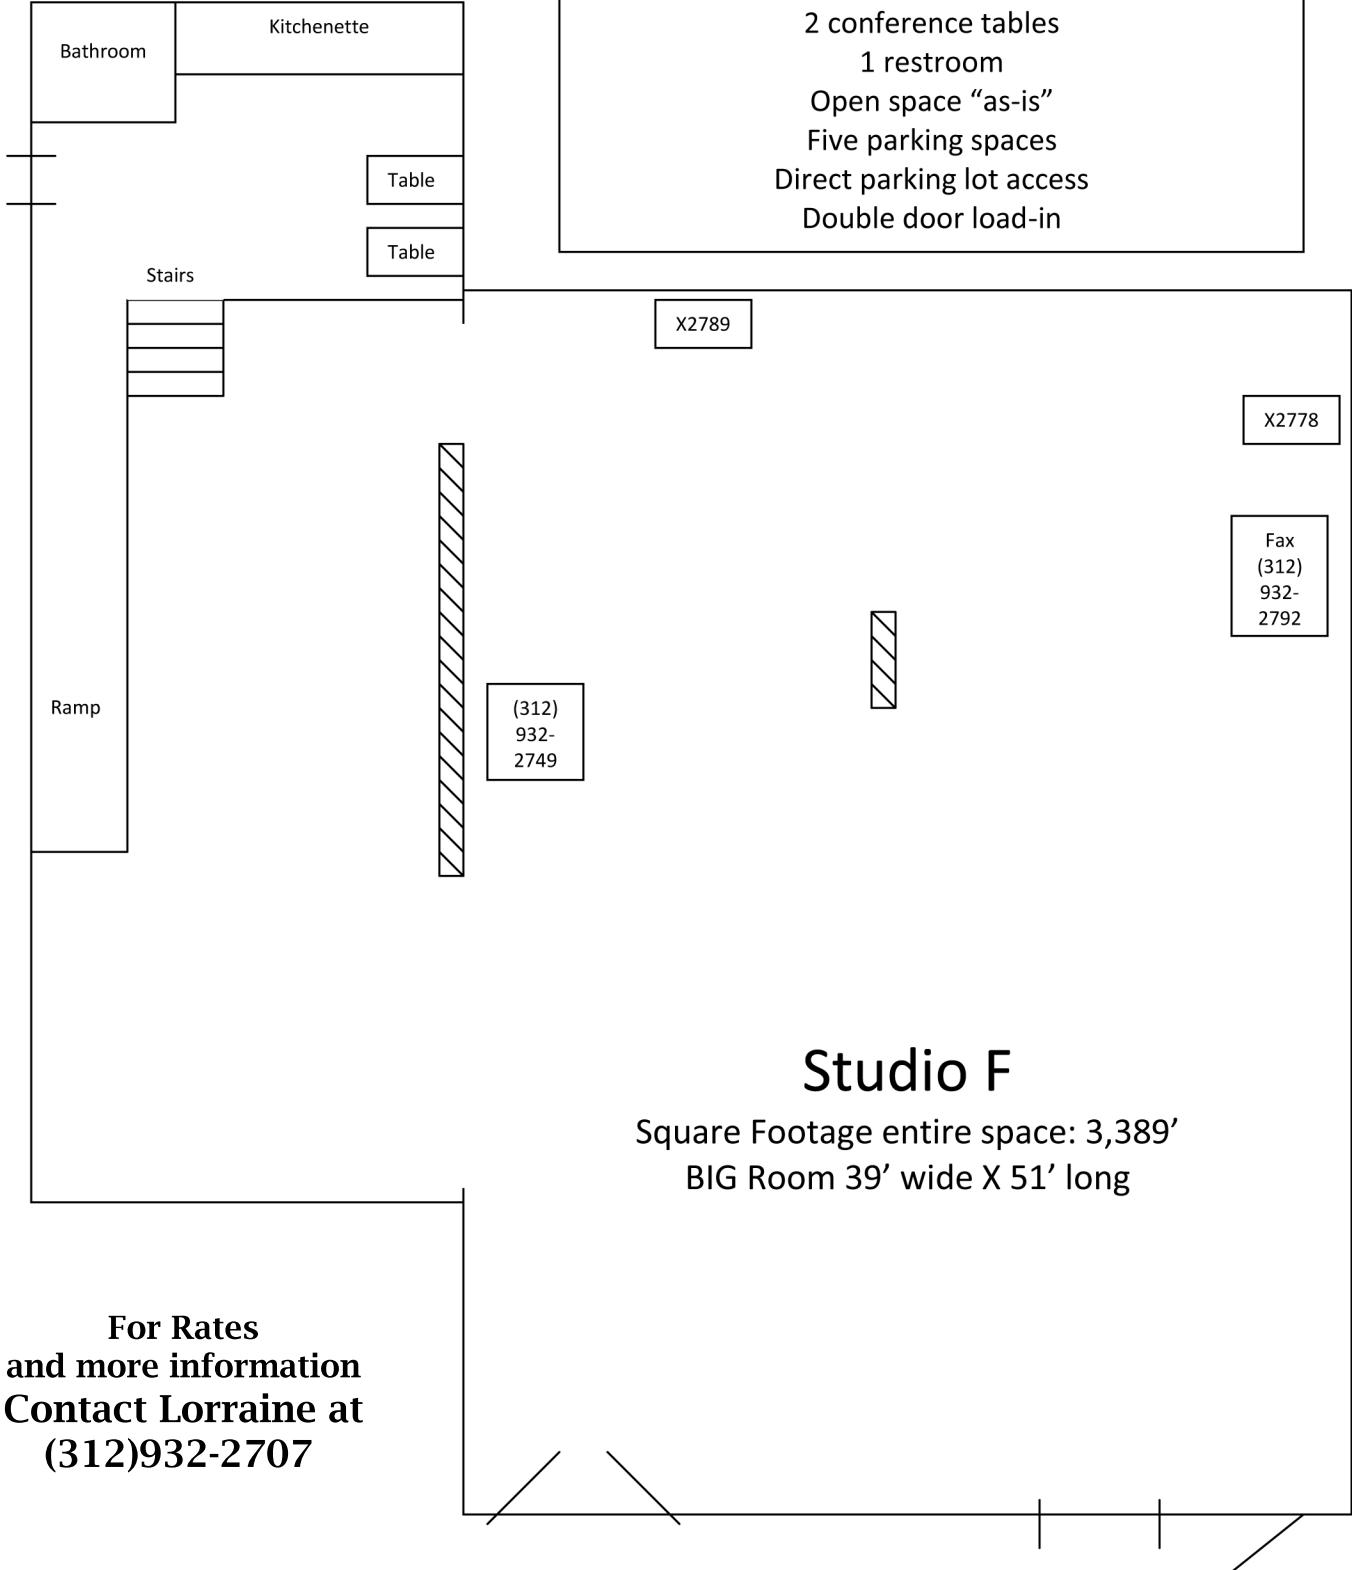

Production Studio F

Studio F Includes:

- 3 phone lines
- Kitchenette
- 2 conference tables
- 1 restroom
- Open space "as-is"
- Five parking spaces
- Direct parking lot access
- Double door load-in

**For Rates
and more information
Contact Lorraine at
(312)932-2707**

Studio F
Square Footage entire space: 3,389'
BIG Room 39' wide X 51' long